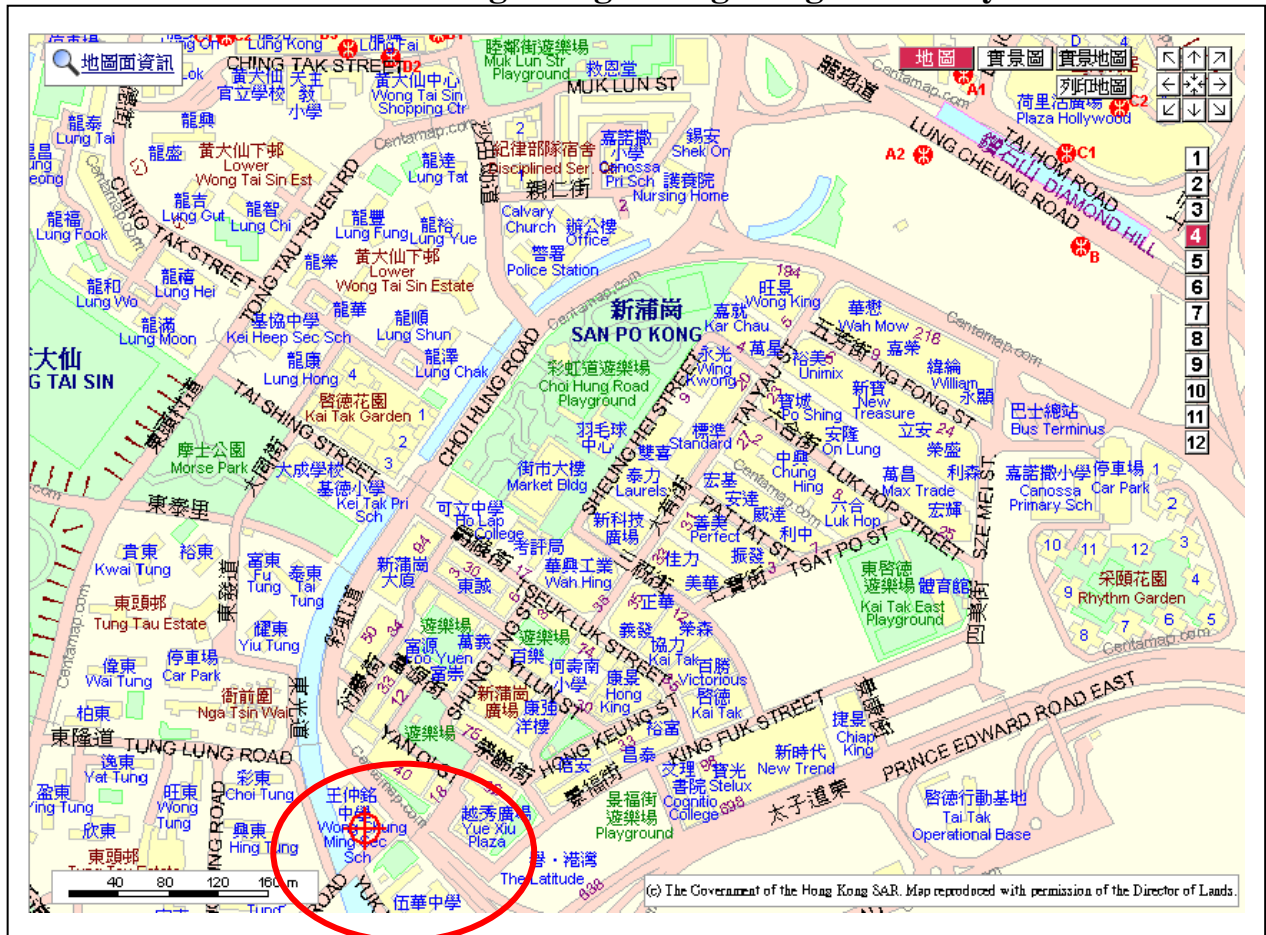

**Please bring your own bag for collecting Necessary Supplies and Souvenirs,
NO bags will be provided by the Organizer**

Briefing, Necessary Supplies and Souvenirs Collecting Session

Date / Time : 18th October, 2009 / 13:30 to 15:00
Venue : Lok Sin Tong Wong Chung Ming Secondary School, 161 Lok Sin Road, Wong Tai Sin, Kowloon
Program : Briefing on the activity's rules and regulations, arrangement, safety and collection of necessary supplies by presenting the reply slip (in blue)
Necessary Supplies Collection Time : 14:30 to 16:00

If you cannot attend the briefing session, you must assign your relatives or friends to collect those stuff by presenting the original signed "Disclaimer and Indemnity, Necessary Supplies and Souvenirs Collection Reply Slip" (in blue), or you may request to delivery those stuff by post (refer to the form in yellow), NO Necessary Supplies and Souvenirs will be delivered after the 18th October, 2009.

Location of Lok Sin Tong Wong Chung Ming Secondary School

1. By MTR : **Diamond Hill Station** , Exit from A2, walk approx. 15-20 mins via Tai Yau St and cross the Choi Hung Road through the subway next to Yue XIU Plaza.
   Wong Tai Sin Station , Exit from D2, walk approx. 15-20 mins via Shatin Pass Road, Choi Hung Road.
2. By Mini Bus : # 70 - Kwun Tong (Yue Man Square) 、 # 46 - Richland Garden
   # 49 - Shun Tin 、 # 105 - Hong Sing Garden
3. By Bus :

In front of the school	- Wong Chung Ming Secondary School :	6D, 10, 21, 11, 61X, 106
	- Ng Wah Catholic Secondary School :	3B, 5C, 5, 9, 203E, E23, 111, 116
	- Robert Black Health Centre :	1A, 2A, 11B, 11D, 11X, 13D, 14, 15, 16, 17, 24, 27, 28, 40, 42, 93K, 95, 98C, 98S, 101, 107, 296C, 796C, 796X
Opposite to the school	- Ning Yuen Street, San Po Kong :	3B, 5C, 9, 21, 95, 6D, 61X, E23, E23P, 106, 111, 116